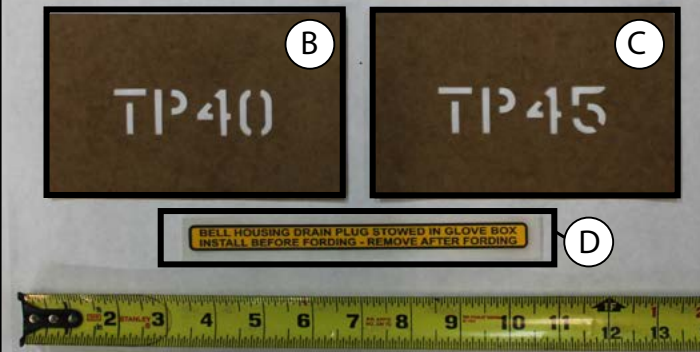

Decals & Stencils

- (A) **M-37/M-43 Dash & Cab Dress-Up Detail Kit** Vehicle Type: E,F
  Item #DCDUK01 (8 piece) **$28 CLOSEOUT!**
- (B) **Tire Pressure 40 PSI Stencil** Vehicle Type: A,B,C
  -Reusable Oil Board Item #TP40OB **$5 CLOSEOUT!**
  -Single Use Paint Mask Item #TP40PM **$4 CLOSEOUT!**
- (C) **Tire Pressure 45 PSI Stencil** Vehicle Type: E,F
  -Reusable Oil Board Item #TP45OB **$7.50 CLOSEOUT!**
  -Single Use Paint Mask Item #TP45PM **$4 CLOSEOUT!**
- (D) **Fording Plug Decal** Vehicle Type: E,F Item #M37FPD **$3.50 CLOSEOUT!**

New Reflector Paint Mask
Vehicle Type: B,C,E,F

Part #NRPM01 **$8 CLOSEOUT!**

New Gauge Paint Mask
Vehicle Type: (A T-215 only),B,C,E,F

Part #NGPM01 **$8 CLOSEOUT!**

New Late Composite Tail & Marker Light Paint Mask
Vehicle Type: E,F

Part #NLCTMLPM01 **$8 CLOSEOUT!**