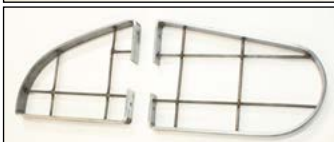

Upper - CC1095552 Replaces CC924142
•USED Part #CC1095552-U **\$75**

Vehicle Type: D (models without winch only)

Lower - CC1095556
•New Part #CC1095556-N **\$189**
•USED Part#CC1095556-U **SOLD OUT**

NOS/New Stamped Winch Frame Extension

Vehicle Type: E,F

•NOS Right
Part #CC1268306

•New Left
Part #CC1268307

Part #CC1268306-7S **\$195/pair**

New WC 3/4 Ton Headlight Brush Guard

Vehicle Type: B,C

Early

Mid